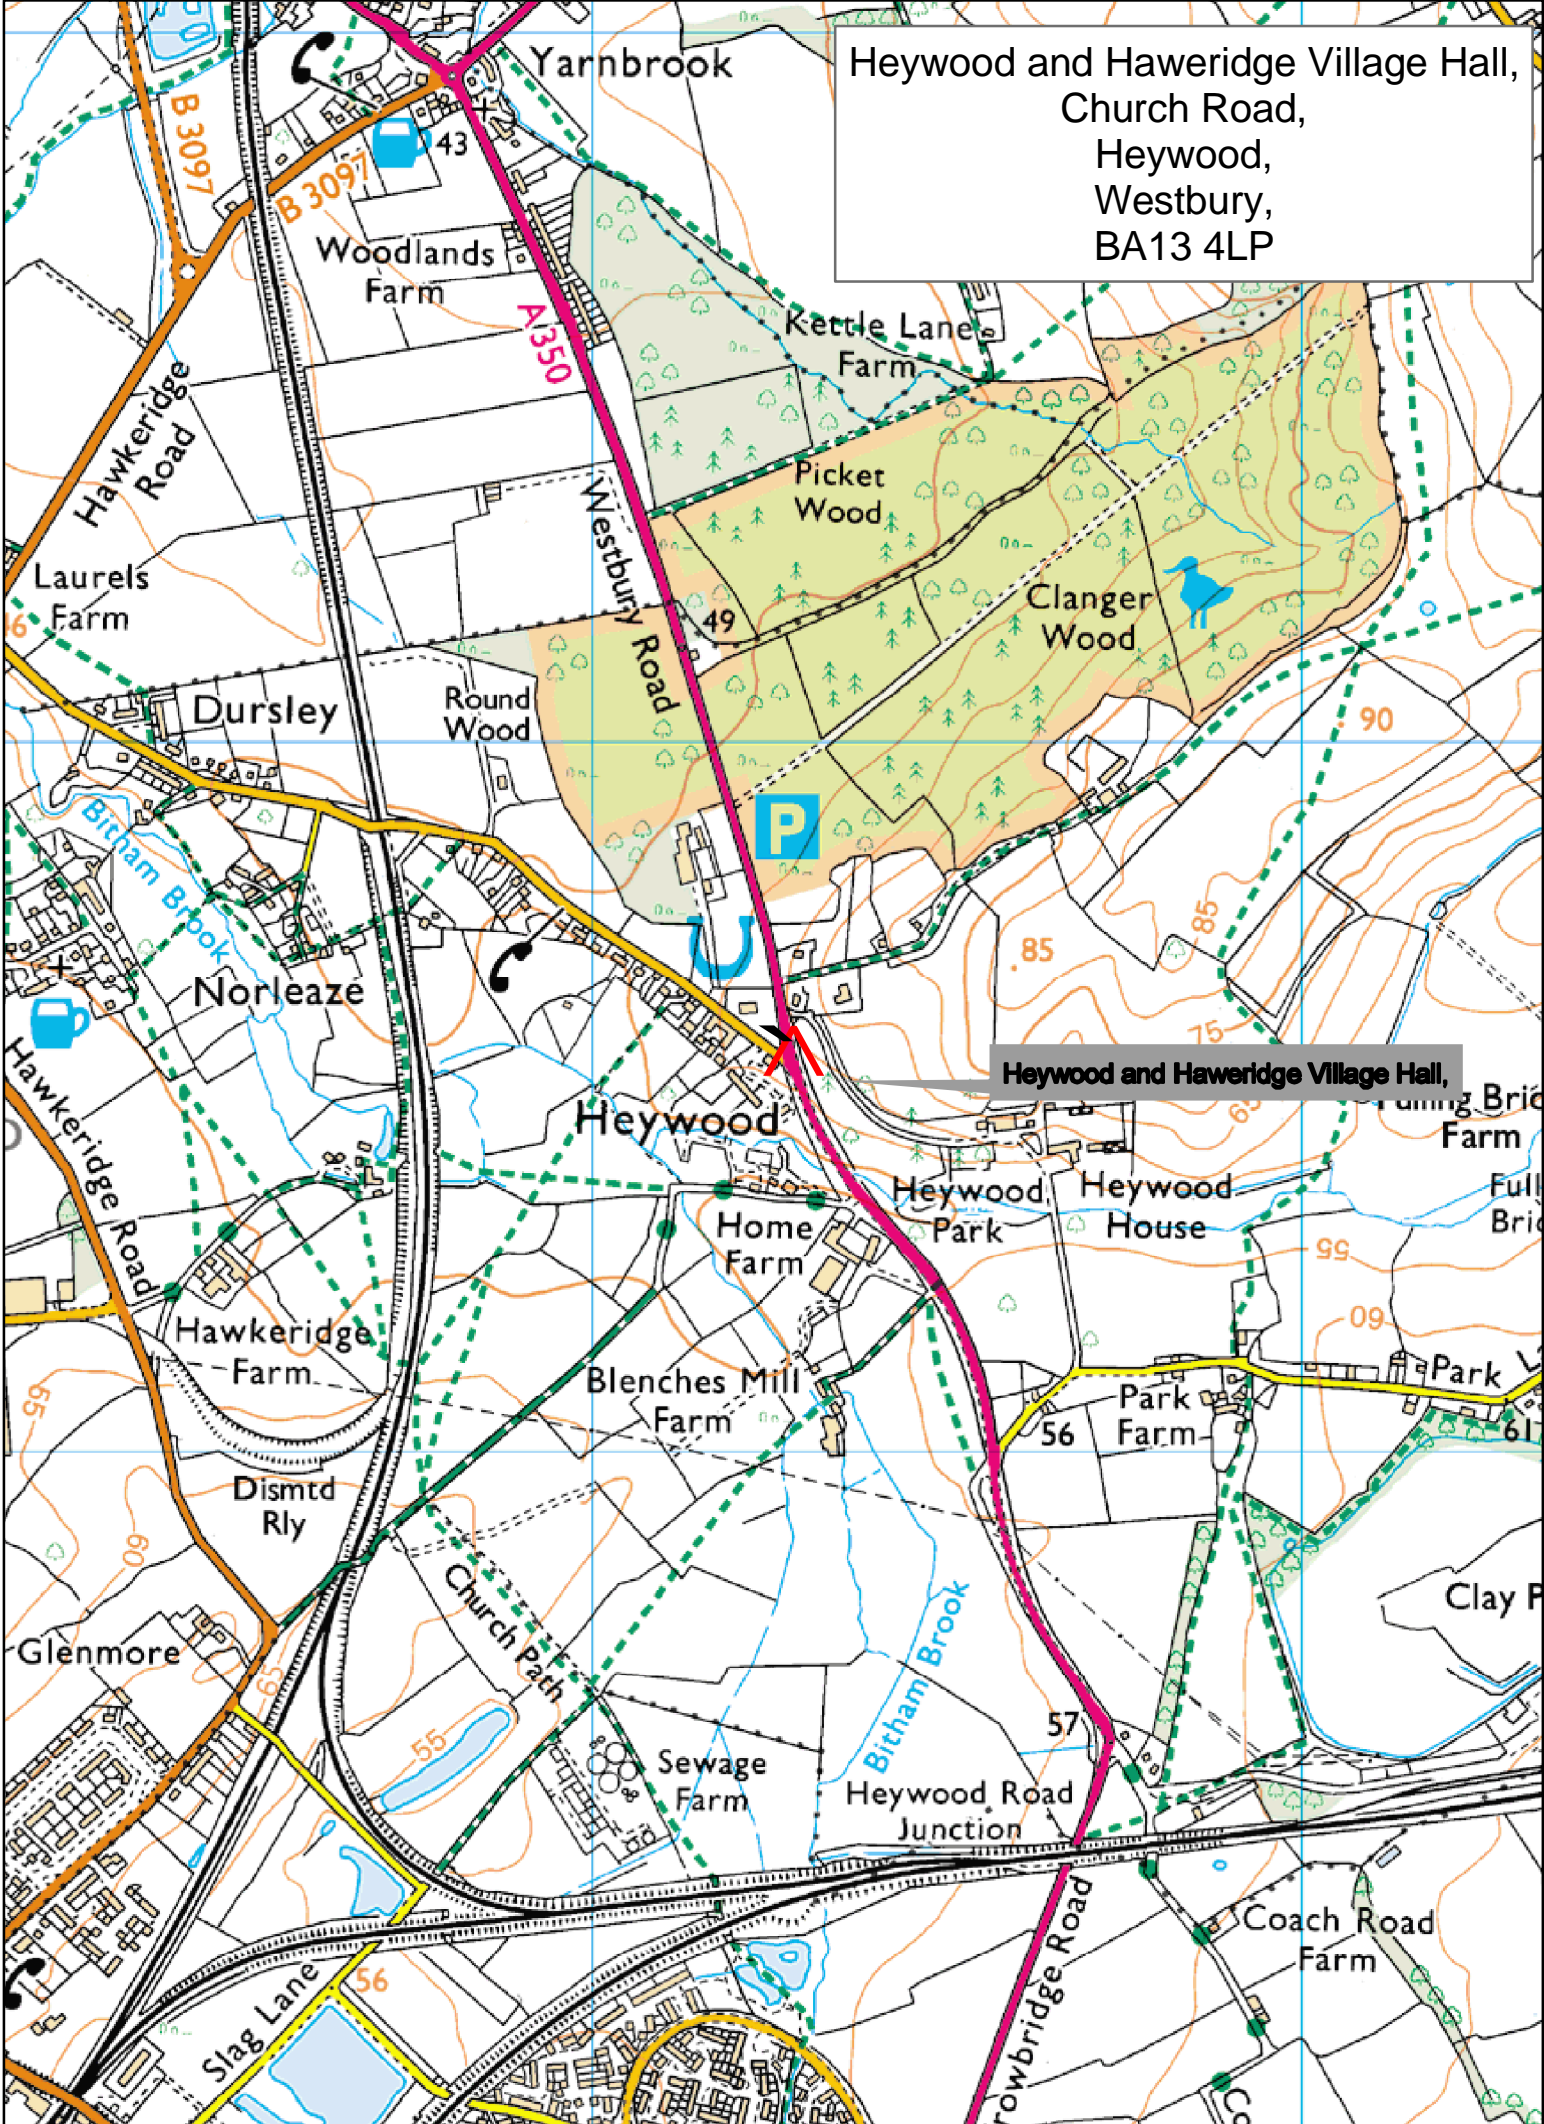

Heywood and Haveridge Village Hall,
Church Road,
Heywood,
Westbury,
BA13 4LP

Heywood and Haveridge Village Hall

Reproduced from Ordnance Survey mapping with permission of the controller of her majesty's stationary office ©Crown Copyright
Unauthorised reproduction infringes copyright and may lead to prosecution or civil proceedings. Wiltshire Council 100049050 2010